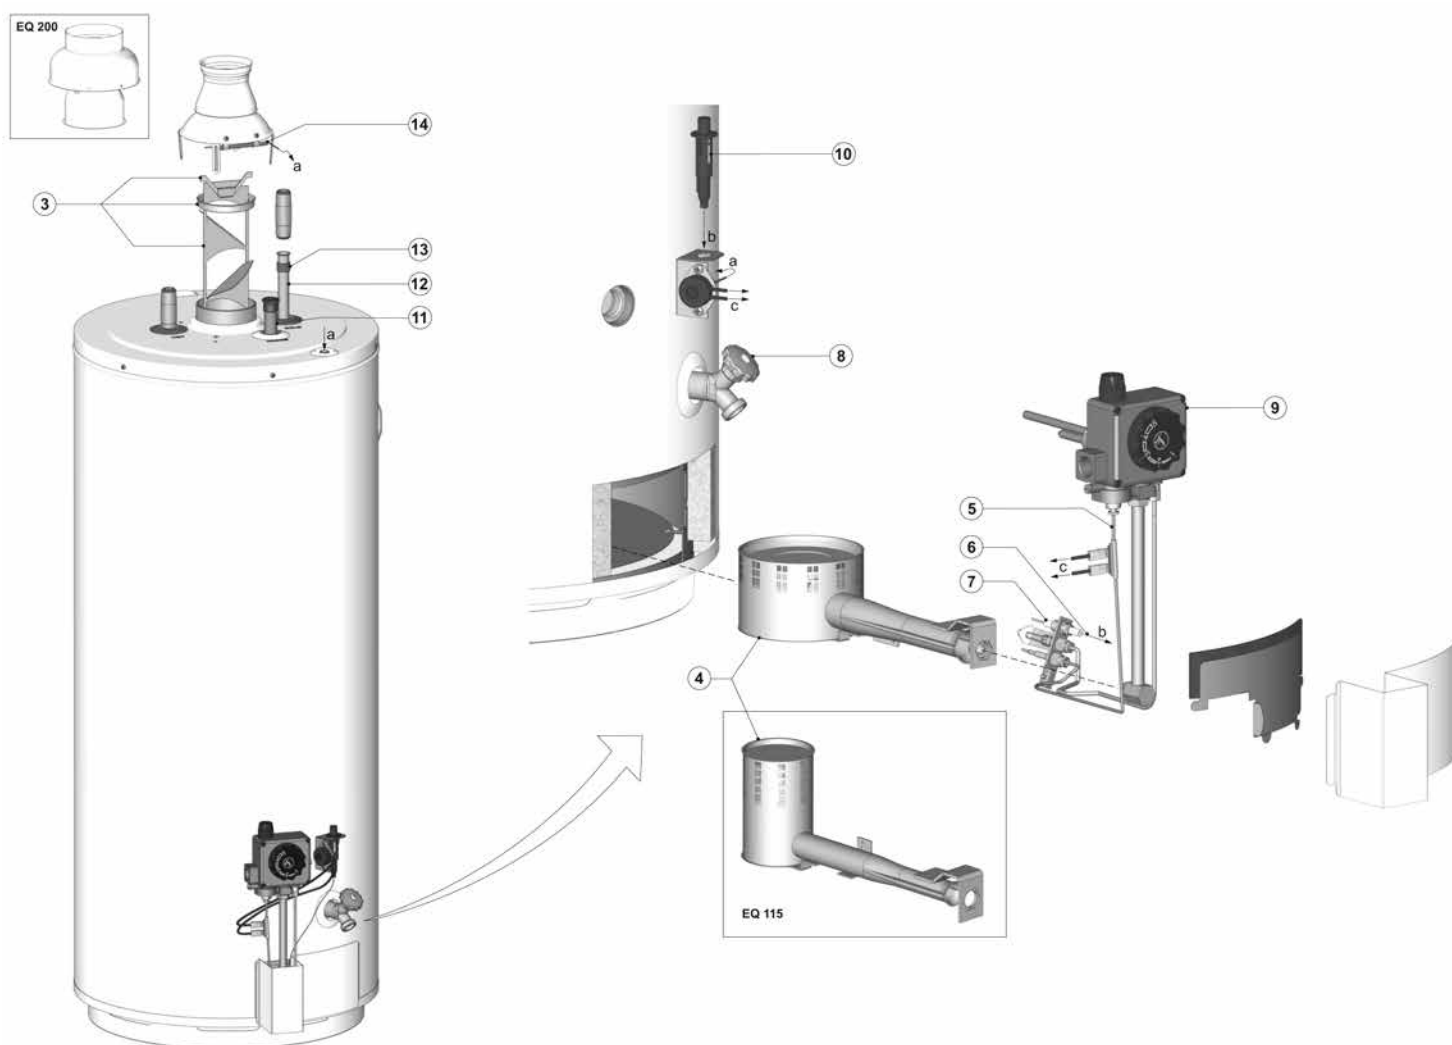

EQ + exploded view EQ 115/ 155 / 200

EQ/EQB accessories

description	date	EQ/EQB 115	EQ/EQB 155	EQ/EQB 200	EQB 5"	EQ/EQB 280	EQ 380
Conversion set to LP-gas		The correct article numbers for sets to convert from LP-gas to NAT-gas can be ordered via TSG					
Conversion set to NAT-gas		The correct article numbers for sets to convert from LP-gas to NAT-gas can be ordered via TSG					
Thermostat roll-out protection connection kit		0303486(S)	0303486(S)	0303486(S)	-	0303486(S)	0303486(S)
Protected cold supply setup 3/4" sfr		0302706(S)	0302706(S)	0302706(S)	-	0302706(S)	0302706(S)
Cleaning opening set		-	-	-	-	0305082(S)	0305082(S)
Gas Cock		0300718(S)	0300718(S)	0300718(S)	0300718(S)	0300718(S)	0300718(S)

EVD-0012_R1