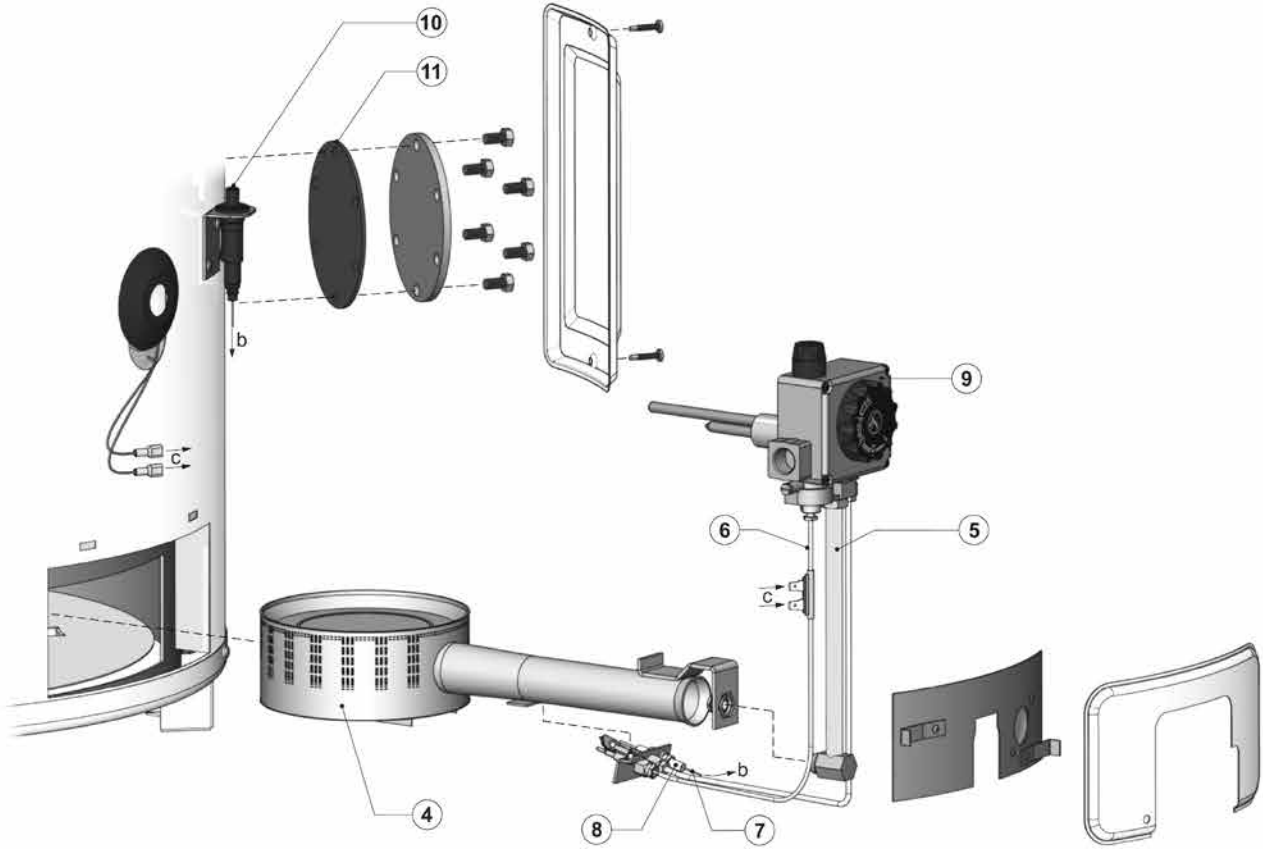

Exploded view EQ 280 / 380

EVD-0013